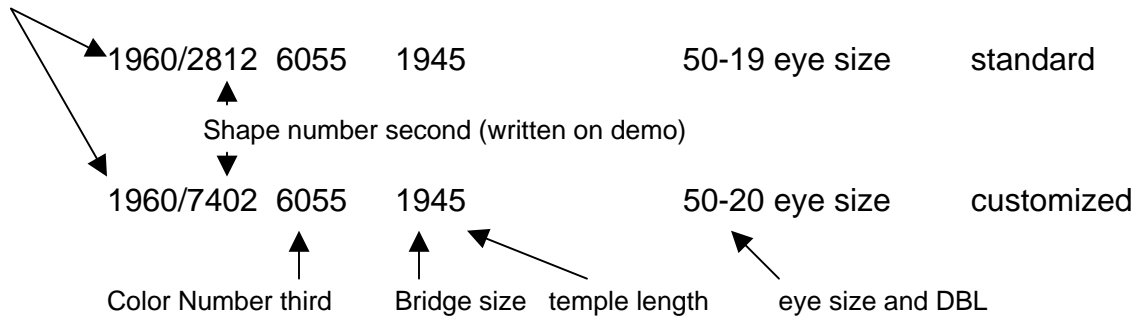

Simplify ordering for Silhouette Optical

Optimum procedure to order all Silhouette Optical rimless products:

Chassis number first (listed below)

Written **the chassis first, then the shape** allows the lab to know all the components
This also allows for the maximum ability to customize without confusion

Chassis numbers:

7395	Titan Minimal Art	Metal frame with out hinge
7374	Titan next generation	Ball hinge in SPX
7436	Titan Metallic	Ball hinge with metallic coloring
1960	Minimal X	SPX frame with no hinge
7441	Titan Translucent	Folding frame with SPX colored hinge –Long Version
7513	Titan Translucent	Folding frame with SPX colored hinge –Short Version
7500	Titan Colours	Chassis that is metal translucent bridge & SPX temples
a750	performance light steel	adidas rimless with no screws
a775	performance 3-stripe	adidas rimless on performance steel
7460	Men's elegance	Hinged elegant collection