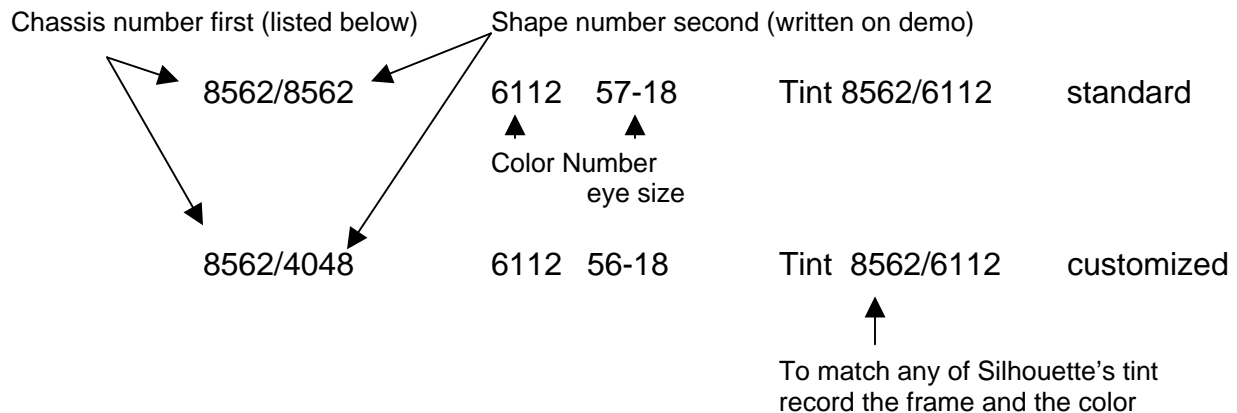

Silhouette Optical, Ltd.